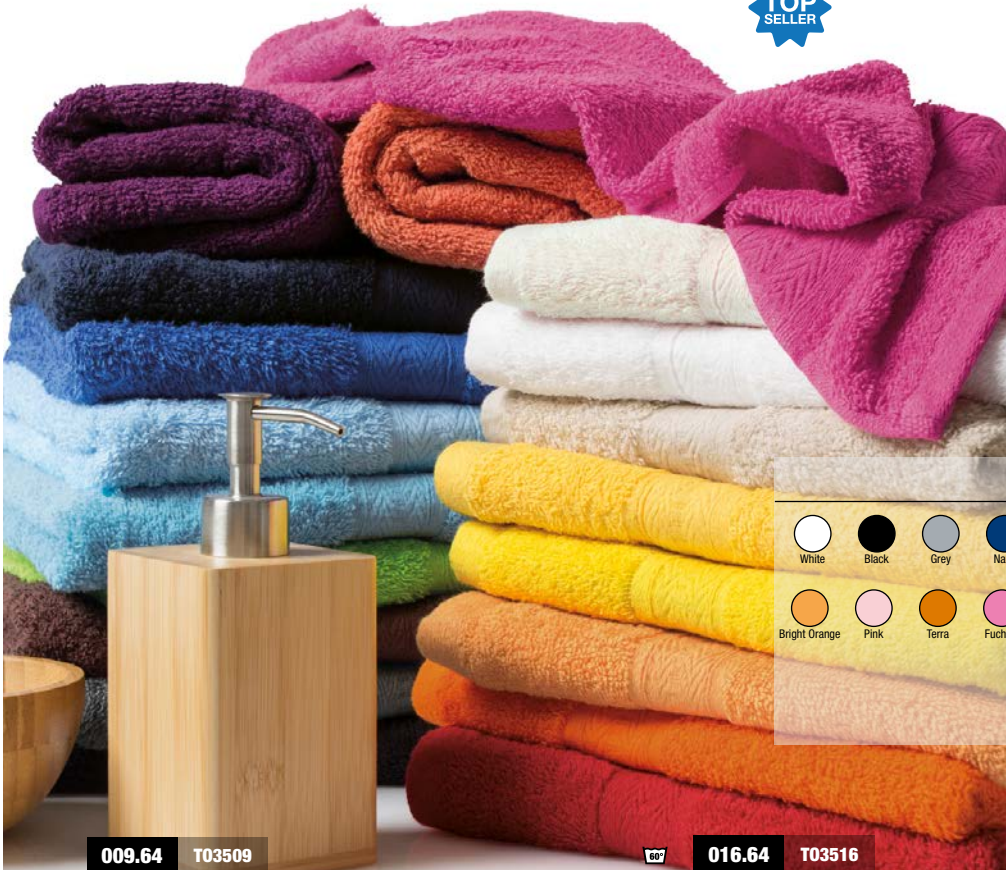

009.64 T03509

TOALLA DE INVITADOS RHINE 30X50 CM

420 g/m² | 100% algodón

Con 2 presillas para colgar

016.64 T03516

TOALLA DE BAÑO RHINE 70X140 CM

420 g/m² | 100% algodón

Con 2 presillas para colgar

015.64 T03515

TOALLA RHINE 50X100 CM

420 g/m² | 100% algodón

Con 2 presillas para colgar

017.64 T03517

TOALLA DE PLAYA RHINE 100X180 CM

420 g/m² | 100% algodón

Con 2 presillas para colgar

Toallas y Hogar

En caso de productos que tengan varios tejidos, la mezcla puede afectar al peso de la prenda